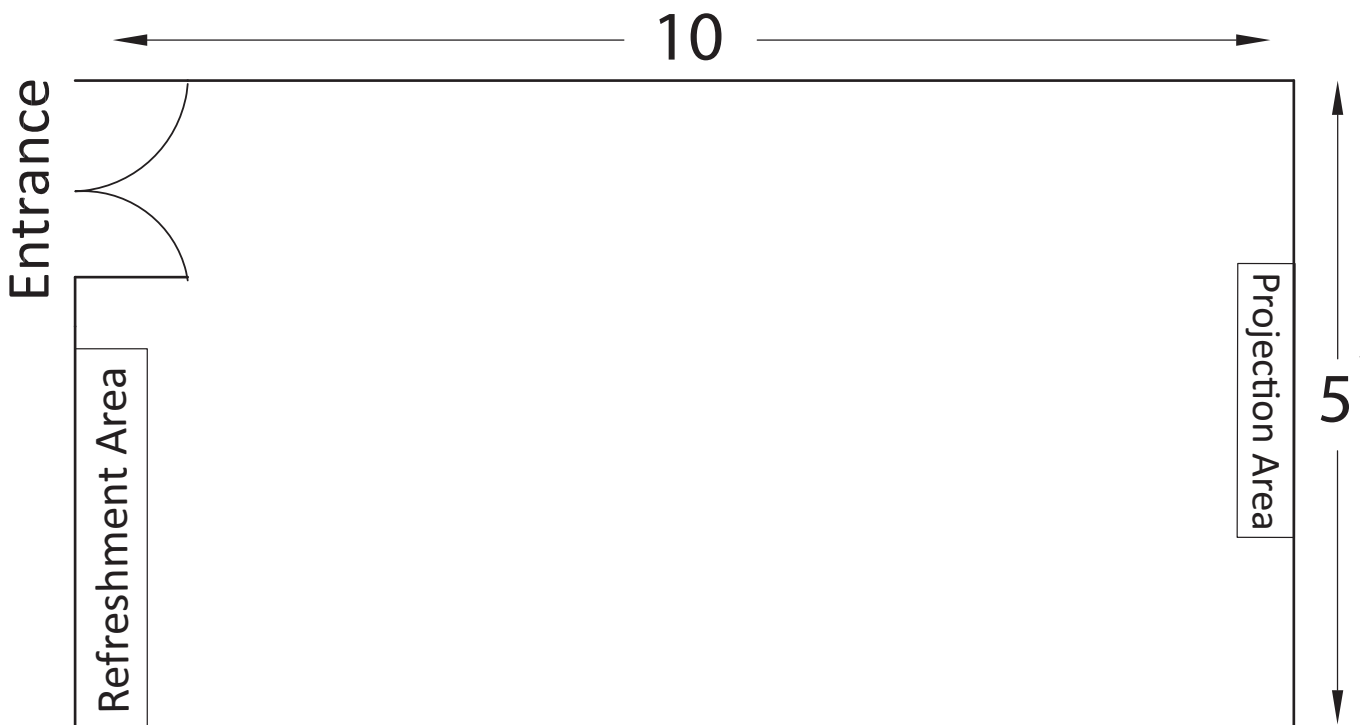

Media Suite

A bright room ideal for your U-Shape meeting or training.

- Natural Light
- Free WiFi
- Free Parking
- Smart Board Technology
- Ceiling Projector

Media Suite

| | |
|--------------------------------------|--|
| Suggested Layouts & Capacities | U-Shape  |
| | MAX CAPACITY 24 |