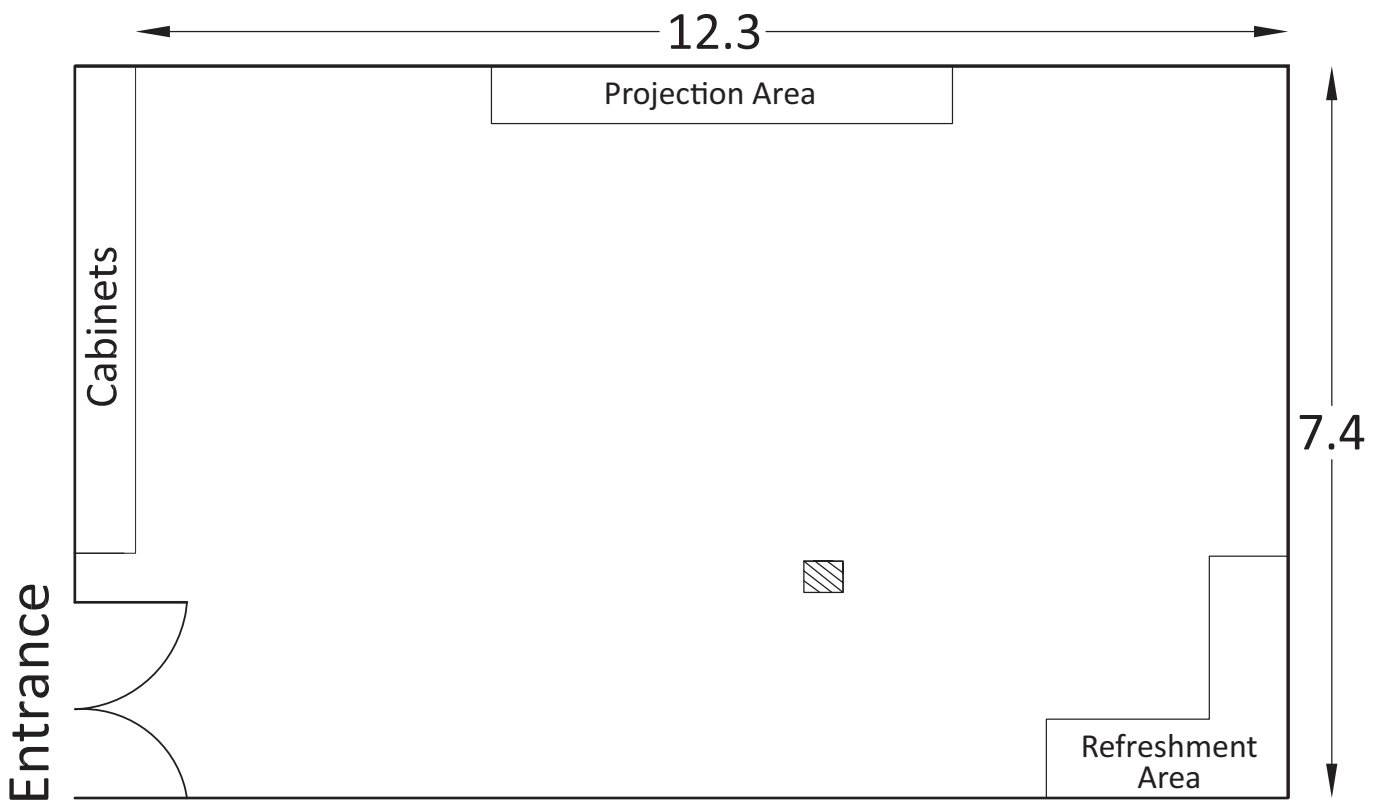

Dick Graham Suite

A bright meeting room which also celebrates one of Colchester United's greats!

- Natural Light
- Free WiFi
- Ceiling Projector
- Air Conditioning
- Free Parking

Dick Graham Suite

| Suggested Layouts & Capacities | Theatre | Cabaret/ Banqueting | Classroom | Boardroom | U-Shape |
|--------------------------------|---------|------------------------|-----------|-----------|---------|
| MAX CAPACITY | 70 | 50 | 26 | 30 | 28 |